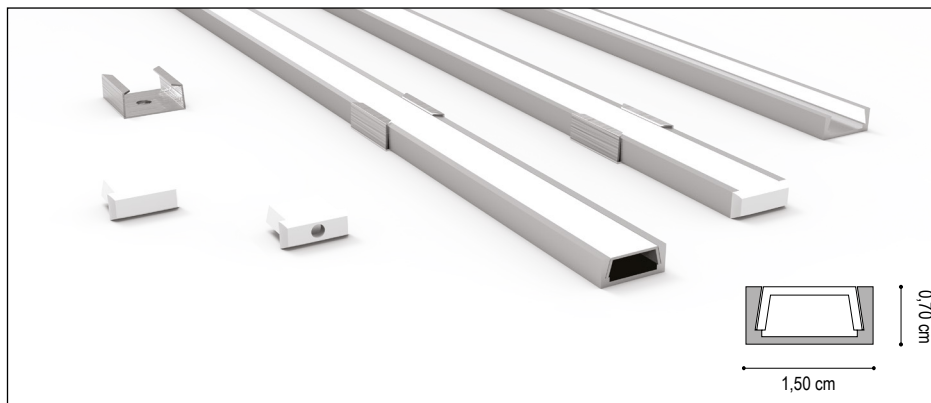

DATI TECNICI TECHNICAL DATA

VERSIONE KIT ALL IN / ALL IN KIT VERSION

LED Flux:	2448 lm
Flux Tot:	1958 lm
Output:	85 lm/W
CCT:	3000 K
CRI:	>90
Power Tot:	28.8W
Weight:	0.4 Kg

FINITURE / FINISHES

00 GRIGIO VESUVIO
00 ANTHRACITE