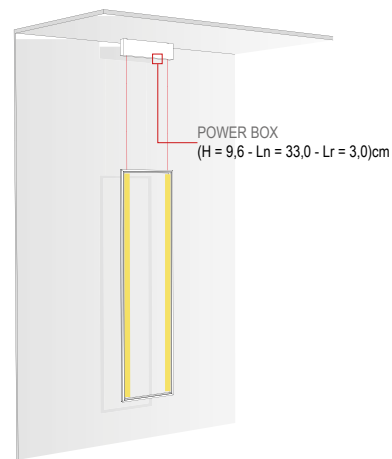

APOTEMA CON BOX
APOTEMA WITH POWER SUPPLY BOX

FINITURE / FINISHES

VERNICIATURA A POLVERE / POWDER COATING