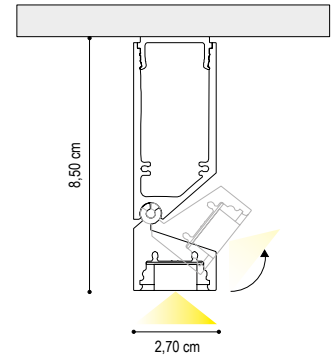

LINK SPOT ADVANCE

DATI TECNICI TECHNICAL DATA

	120 cm (15+90+15)cm	150 cm (15+120+15)cm	180 cm (15+150+15)cm
Nominal LED Flux:	1890 lm	2520 lm	3150 lm
Nominal SPOT Flux:	1524 lm	1524 lm	1524 lm
Flux Tot:	2731 lm	3235 lm	3739 lm
Output:	105 lm/W + 121 lm/W	105 lm/W + 121 lm/W	105 lm/W + 121 lm/W
CCT:	3000 K	3000 K	3000 K
CRI:	>95	>95	>95
LED Power Tot:	18.0W	24.0W	30.0W
SPOT Power Tot:	18.0W (3W x 6)	18.0W (3W x 6)	18.0W (3W x 6)
Weight:	2.04 Kg	2.55 Kg	3.06 Kg

Profilo/Profile: Alluminio/aluminum

Cover: Opale/opal

FINITURE / FINISHES

VERNICIATURA A POLVERE / POWDER COATING