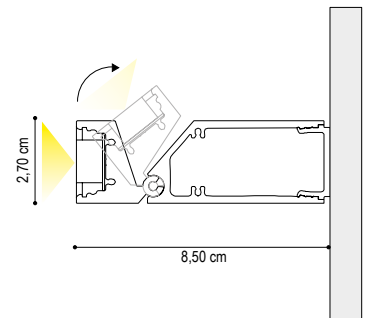

LINK SPOT ADVANCE

DATI TECNICI TECHNICAL DATA

	120 cm (15+90+15)cm	150 cm (15+120+15)cm	180 cm (15+150+15)cm
Nominal LED Flux:	1890 lm	2520 lm	3150 lm
Nominal SPOT Flux:	1524 lm	1524 lm	1524 lm
Flux Tot:	2731 lm	3235 lm	3739 lm
Output:	105 lm/W + 121 lm/W	105 lm/W + 121 lm/W	105 lm/W + 121 lm/W
CCT:	3000 K	3000 K	3000 K
CRI:	>95	>95	>95
LED Power Tot:	18.0W	24.0W	30.0W
SPOT Power Tot:	18.0W (3W x 6)	18.0W (3W x 6)	18.0W (3W x 6)
Weight:	2.04 Kg	2.55 Kg	3.06 Kg

Profilo/Profile: Alluminio/aluminum

Cover: Opale/opal

FINITURE / FINISHES

VERNICIATURA A POLVERE / POWDER COATING