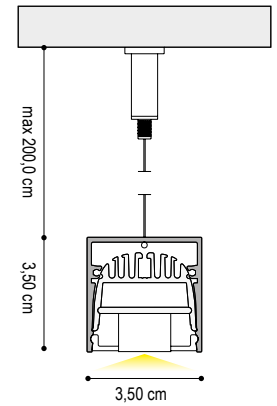

ZER035 SPOT ADVANCE

DATI TECNICI TECHNICAL DATA

	120 cm (15+90+15)cm	150 cm (15+120+15)cm	180 cm (15+150+15)cm
Nominal LED Flux:	1980 lm	2640 lm	3300 lm
Nominal SPOT Flux:	1524 lm	1524 lm	1524 lm
Flux Tot:	2803 lm	3331 lm	3860 lm
Output:	105 lm/W + 121 lm/W	105 lm/W + 121 lm/W	105 lm/W + 121 lm/W
CCT:	3000 K	3000 K	3000 K
CRI:	>95	>95	>95
LED Power Tot:	18.0W	24.0W	30.0W
SPOT Power Tot:	18.0W (3W x 6)	18.0W (3W x 6)	18.0W (3W x 6)
Weight:	2.04 Kg	2.55 Kg	3.06 Kg

Profilo/Profile: Alluminio/aluminum

Cover: Opale/opal

FINITURE / FINISHES

VERNICIATURA A POLVERE / POWDER COATING