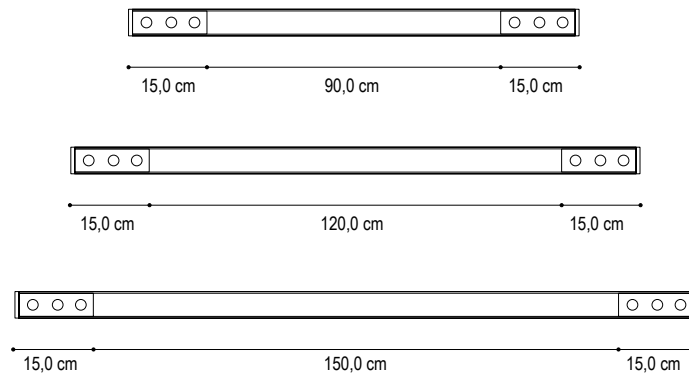

ZER035 SPOT ADVANCE

DATI TECNICI TECHNICAL DATA

	120 cm (15+90+15)cm	150 cm (15+120+15)cm	180 cm (15+150+15)cm
Nominal LED Flux:	1980 lm	2640 lm	3300 lm
Nominal SPOT Flux:	1524 lm	1524 lm	1524 lm
Flux Tot:	2803 lm	3331 lm	3860 lm
Output:	105 lm/W + 121 lm/W	105 lm/W + 121 lm/W	105 lm/W + 121 lm/W
CCT:	3000 K	3000 K	3000 K
CRI:	>95	>95	>95
LED Power Tot:	18.0W	24.0W	30.0W
SPOT Power Tot:	18.0W (3W x 6)	18.0W (3W x 6)	18.0W (3W x 6)
Weight:	2.04 Kg	2.55 Kg	3.06 Kg

Profilo/Profile: Alluminio/aluminum

Cover: Opale/opal

FINITURE / FINISHES

VERNICIATURA A POLVERE / POWDER COATING