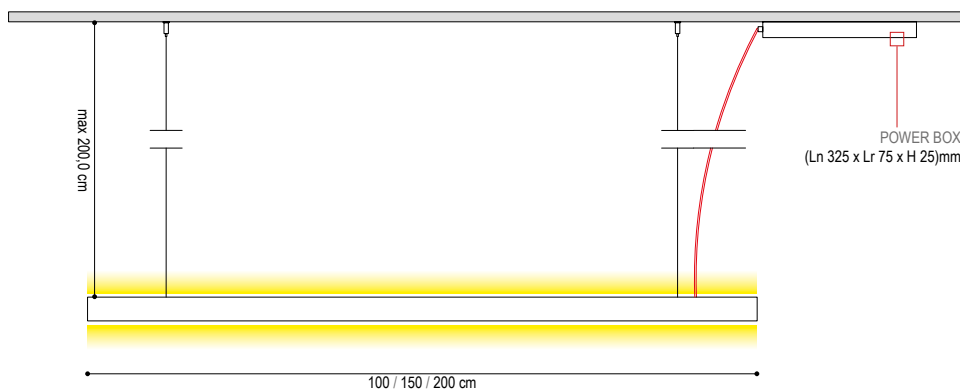

COLORE CAVO / WIRE COLOR

FINITURE / FINISHES

VERNICIATURA A POLVERE / POWDER COATING