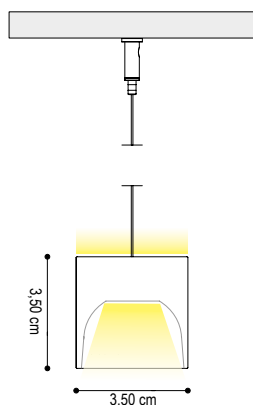

COLORE CAVO / WIRE COLOR

FINITURE / FINISHES

VERNICIATURA A POLVERE / POWDER COATING