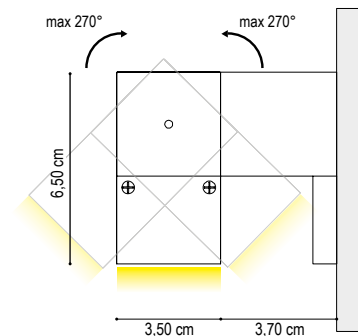

**DESIGN
LUCE**

PIVOT - W

DISEGNIAMO CON LA LUCE

PIVOT - W

DATI TECNICI TECHNICAL DATA

	90 cm (50cm + 40cm)	140 cm (100cm + 40cm)	200 cm (100cm + 100cm)
Nominal LED Flux:	1050 (50cm) / 840 (40cm) lm	2100 (100cm) / 840 (40cm) lm	2100 (100cm) / 2100 (100cm) lm
Flux Tot:	840 (50cm) / 672 (40cm) lm	1680 (100cm) / 672 (40cm) lm	1680 (100cm) / 1680 (100cm) lm
Output:	105 lm/W	105 lm/W	105 lm/W
CCT:	3000 K	3000 K	3000 K
CRI:	>90	>90	>90
Power:	10.0W (50cm) / 8.0W (40cm)	20.0W (100cm) / 8.0W (40cm)	20.0W (100cm) / 20.0W (100cm)
Power Tot:	18.0W	28.0W	40.0W
Weight:	1.80 Kg	2.10 Kg	2.80 Kg