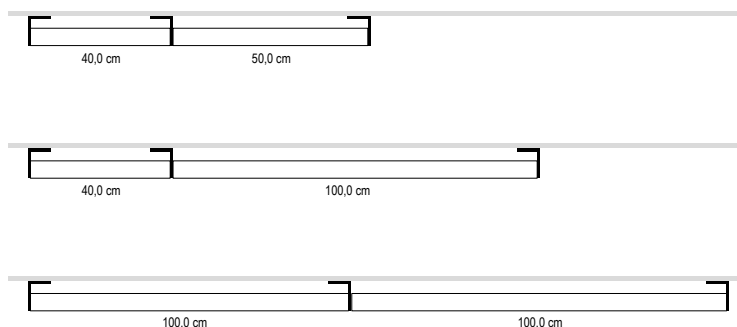

Profilo/Profile: Alluminio/aluminum

Cover: Opale/opal