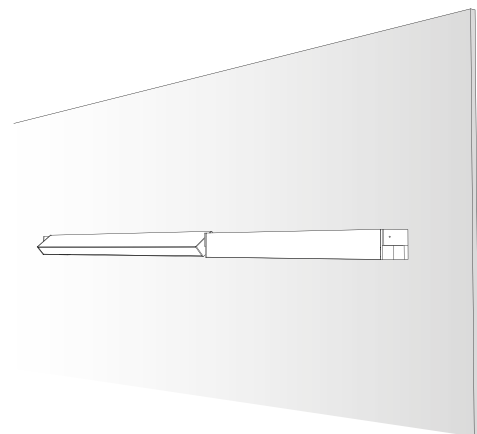

**DESIGN
LUCE**

PIVOT - W

DISEGNIAMO CON LA LUCE

PIVOT - W

DATI TECNICI TECHNICAL DATA

	90 cm (50cm + 40cm)	140 cm (100cm + 40cm)	200 cm (100cm + 100cm)
Nominal LED Flux:	1050 (50cm) / 840 (40cm) lm	2100 (100cm) / 840 (40cm) lm	2100 (100cm) / 2100 (100cm) lm
Flux Tot:	840 (50cm) / 672 (40cm) lm	1680 (100cm) / 672 (40cm) lm	1680 (100cm) / 1680 (100cm) lm
Output:	105 lm/W	105 lm/W	105 lm/W
CCT:	3000 K	3000 K	3000 K
CRI:	>90	>90	>90
Power:	10.0W (50cm) / 8.0W (40cm)	20.0W (100cm) / 8.0W (40cm)	20.0W (100cm) / 20.0W (100cm)
Power Tot:	18.0W	28.0W	40.0W
Weight:	1.80 Kg	2.10 Kg	2.80 Kg

Profilo/Profile: Alluminio/aluminum

Cover: Opale/opal

FINITURE / FINISHES

00 GRIGIO VESUVIO
00 ANTHRACITE

01 ARGILLA
01 ARGIL

02 ARGENTO OPACO
02 MATT SILVER

03 BIANCO INTONACO
03 WHITE

04 NERO CARAVAGGIO
04 BLACK