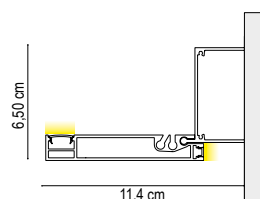

FLOAT L

FINITURE / FINISHES

VERNICIATURA A POLVERE / POWDER COATING