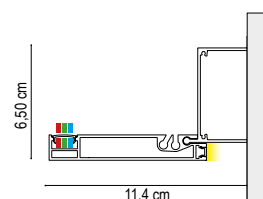

FLOAT L

FINITURE / FINISHES

VERNICIATURA A POLVERE / POWDER COATING