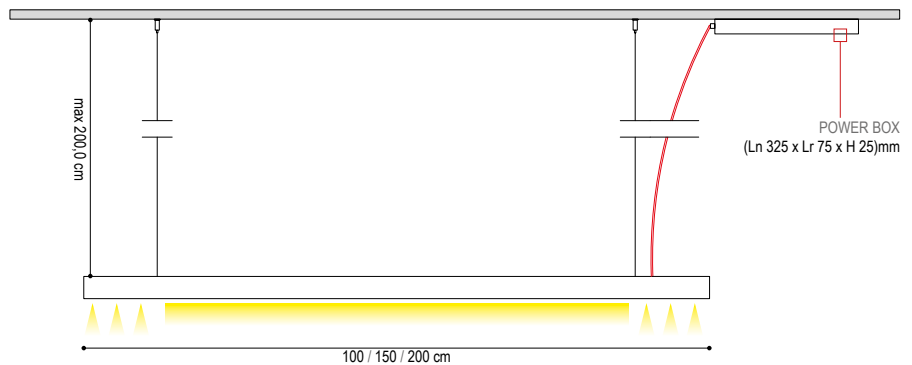

COLORE CAVO / WIRE COLOR

FINITURE / FINISHES

VERNICIATURA A POLVERE / POWDER COATING