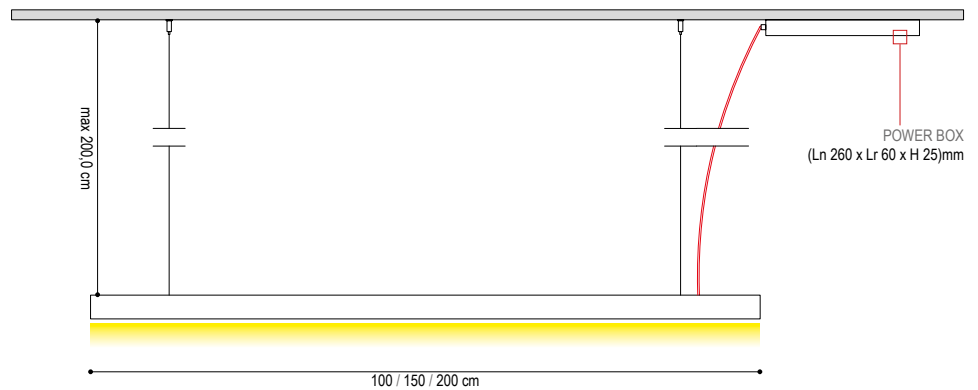

COLORE CAVO / WIRE COLOR

FINITURE / FINISHES

VERNICIATURA A POLVERE / POWDER COATING