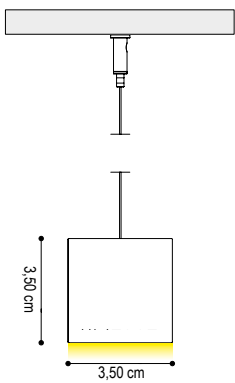

COLORE CAVO / WIRE COLOR

FINITURE / FINISHES

VERNICIATURA A POLVERE / POWDER COATING