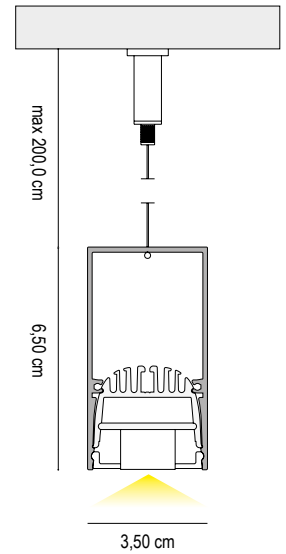

ZER065 SPOT ADVANCE

DATI TECNICI TECHNICAL DATA

	120 cm (15+90+15)cm	150 cm (15+120+15)cm	180 cm (15+150+15)cm
Nominal LED Flux:	1980 lm	2640 lm	3300 lm
Nominal SPOT Flux:	1524 lm	1524 lm	1524 lm
Flux Tot:	2803 lm	3331 lm	3860 lm
Output:	105 lm/W + 121 lm/W	105 lm/W + 121 lm/W	105 lm/W + 121 lm/W
CCT:	3000 K	3000 K	3000 K
CRI:	>95	>95	>95
LED Power Tot:	18.0W	24.0W	30.0W
SPOT Power Tot:	18.0W (3W x 6)	18.0W (3W x 6)	18.0W (3W x 6)
Weight:	2.04 Kg	2.55 Kg	3.06 Kg

Profilo/Profile: Alluminio/aluminum

Cover: Opale/opal

FINITURE / FINISHES

VERNICIATURA A POLVERE / POWDER COATING