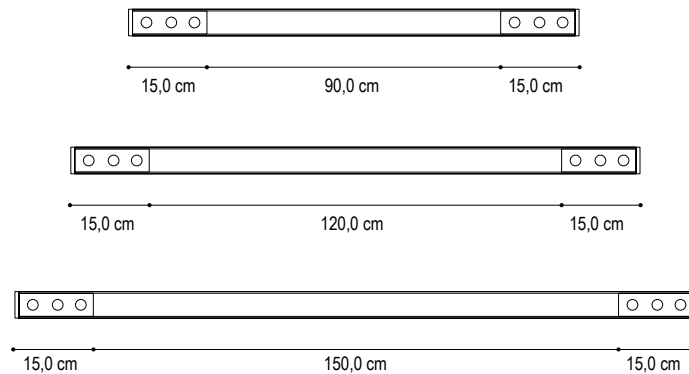

ZER065 SPOT ADVANCE

DATI TECNICI TECHNICAL DATA

	120 cm (15+90+15)cm	150 cm (15+120+15)cm	180 cm (15+150+15)cm
Nominal LED Flux:	1980 lm	2640 lm	3300 lm
Nominal SPOT Flux:	1524 lm	1524 lm	1524 lm
Flux Tot:	2803 lm	3331 lm	3860 lm
Output:	105 lm/W + 121 lm/W	105 lm/W + 121 lm/W	105 lm/W + 121 lm/W
CCT:	3000 K	3000 K	3000 K
CRI:	>95	>95	>95
LED Power Tot:	18.0W	24.0W	30.0W
SPOT Power Tot:	18.0W (3W x 6)	18.0W (3W x 6)	18.0W (3W x 6)
Weight:	2.04 Kg	2.55 Kg	3.06 Kg

Profilo/Profile: Alluminio/aluminum

Cover: Opale/opal

FINITURE / FINISHES

VERNICIATURA A POLVERE / POWDER COATING