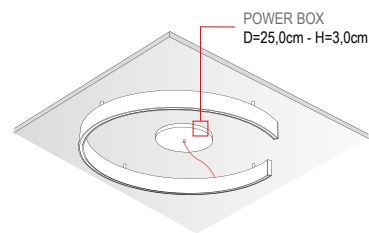

ALTIS CON BOX
ALTIS WITH POWER SUPPLY BOX