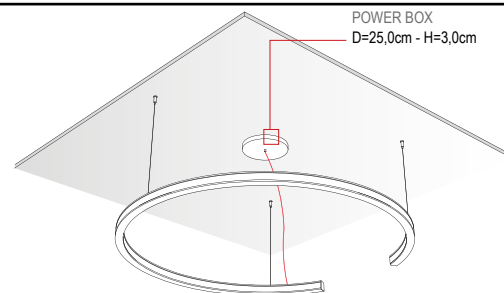

KRONOS CON BOX
KRONOS WITH POWER SUPPLY BOX