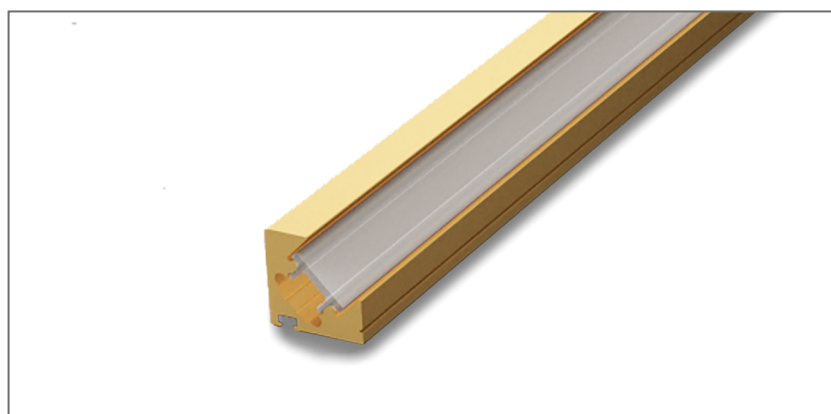

DATI TECNICI TECHNICAL DATA

	12 W/m			14,4 W/m		
	1 cm	200 cm	300 cm	1 cm	200 cm	300 cm
Nominal LED Flux:	1900 lm/m	3800 lm	5700 lm	1190 lm/m	2380 lm	3570 lm
Flux Tot:	1520 lm/m	3040 lm	4560 lm	952 lm/m	1904 lm	2856 lm
Output:	158 lm/W	158 lm/W	158 lm/W	85 lm/W	85 lm/W	85 lm/W
CCT:	3000 K	3000 K	3000 K	3000 K	3000 K	3000 K
CRI:	>90	>90	>90	>95	>95	>95
Power Tot:	12.0W/m	24.0W	36.0W	14.4W/m	28.8W	43.2W
Weight:	0.20 Kg/m	0.40 Kg	0.60 Kg	0.20 Kg/m	0.40 Kg	0.60 Kg

Profilo/Profile: Alluminio/aluminum

Cover: Opale/opal

Lmax = 300 cm

FINITURE / FINISHES

VERNICIATURA A POLVERE / POWDER COATING