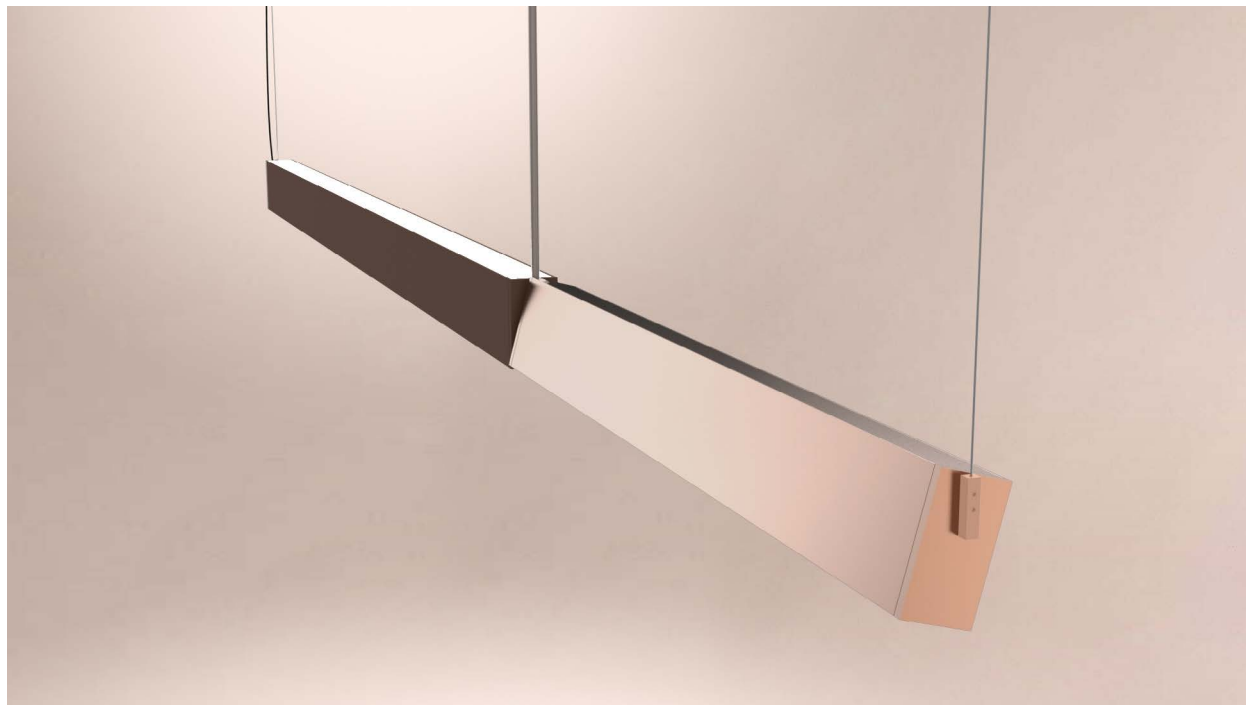

**DESIGN
LUCE**
PIVOT

DISEGNIAMO CON LA LUCE

DATI TECNICI TECHNICAL DATA

	90 cm (50cm + 40cm)	140 cm (100cm + 40cm)	200 cm (100cm + 100cm)
Nominal LED Flux:	1100 (50cm) / 880 (40cm) lm	2200 (100cm) / 880 (40cm) lm	2200 (100cm) / 2200 (100cm) lm
Flux Tot:	880 (50cm) / 704 (40cm) lm	1760 (100cm) / 704 (40cm) lm	1760 (100cm) / 1760 (100cm) lm
Output:	110 lm/W	110 lm/W	110 lm/W
CCT:	3000 K	3000 K	3000 K
CRI:	>90	>90	>90
Power:	10.0W (50cm) / 8.0W (40cm)	20.0W (100cm) / 8.0W (40cm)	20.0W (100cm) / 20.0W (100cm)
Power Tot:	18.0W	28.0W	40.0W
Weight:	1.80 Kg	2.10 Kg	2.80 Kg

Profilo/Profile: Alluminio/aluminum

Cover: Opale/opal

COLORE CAVO / WIRE COLOR

BIANCO (CAVO IN TESSUTO)
WHITE (FABRIC WIRE)

NERO (CAVO IN TESSUTO)
BLACK (FABRIC WIRE)

BORDEAUX (CAVO IN TESSUTO)
BORDEAUX (FABRIC WIRE)