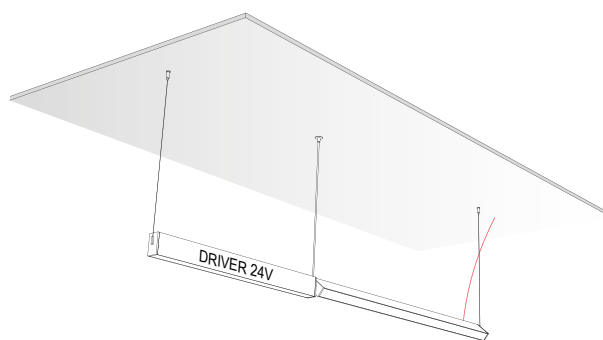

**DESIGN
LUCE**
PIVOT

DISEGNIAMO CON LA LUCE

DATI TECNICI TECHNICAL DATA

	90 cm (50cm + 40cm)	140 cm (100cm + 40cm)	200 cm (100cm + 100cm)
Nominal LED Flux:	1100 (50cm) / 880 (40cm) lm	2200 (100cm) / 880 (40cm) lm	2200 (100cm) / 2200 (100cm) lm
Flux Tot:	880 (50cm) / 704 (40cm) lm	1760 (100cm) / 704 (40cm) lm	1760 (100cm) / 1760 (100cm) lm
Output:	110 lm/W	110 lm/W	110 lm/W
CCT:	3000 K	3000 K	3000 K
CRI:	>90	>90	>90
Power:	10.0W (50cm) / 8.0W (40cm)	20.0W (100cm) / 8.0W (40cm)	20.0W (100cm) / 20.0W (100cm)
Power Tot:	18.0W	28.0W	40.0W
Weight:	1.80 Kg	2.10 Kg	2.80 Kg

Profilo/Profile: Alluminio/aluminum

Cover: Opale/opal

COLORE CAVO / WIRE COLOR

BIANCO (CAVO IN TESSUTO)
WHITE (FABRIC WIRE)

NERO (CAVO IN TESSUTO)
BLACK (FABRIC WIRE)

BORDEAUX (CAVO IN TESSUTO)
BORDEAUX (FABRIC WIRE)