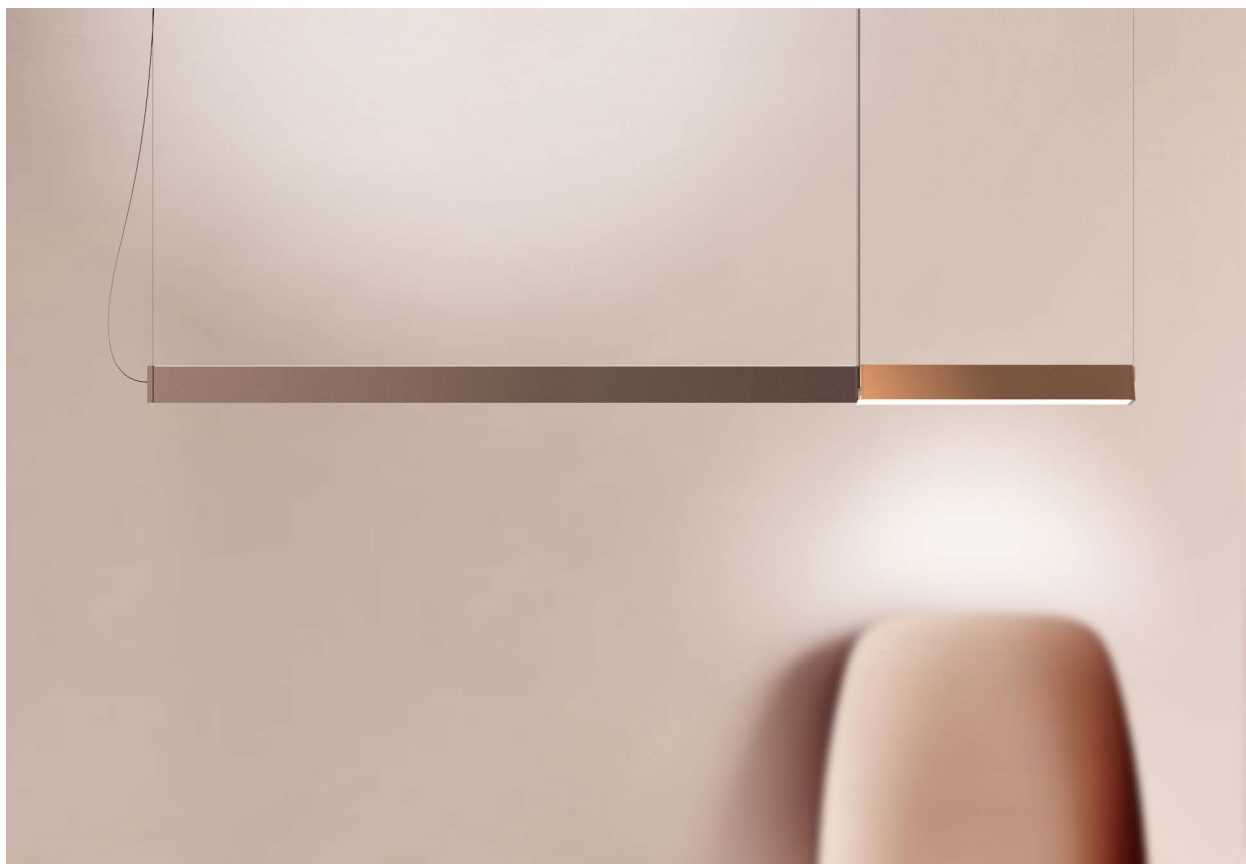

**DESIGN
LUCE**
PIVOT

DISEGNIAMO CON LA LUCE

DATI TECNICI TECHNICAL DATA

	90 cm (50cm + 40cm)	140 cm (100cm + 40cm)	200 cm (100cm + 100cm)
Nominal LED Flux:	1100 (50cm) / 880 (40cm) lm	2200 (100cm) / 880 (40cm) lm	2200 (100cm) / 2200 (100cm) lm
Flux Tot:	880 (50cm) / 704 (40cm) lm	1760 (100cm) / 704 (40cm) lm	1760 (100cm) / 1760 (100cm) lm
Output:	110 lm/W	110 lm/W	110 lm/W
CCT:	3000 K	3000 K	3000 K
CRI:	>90	>90	>90
Power:	10.0W (50cm) / 8.0W (40cm)	20.0W (100cm) / 8.0W (40cm)	20.0W (100cm) / 20.0W (100cm)
Power Tot:	18.0W	28.0W	40.0W
Weight:	1.80 Kg	2.10 Kg	2.80 Kg

Profilo/Profile: Alluminio/aluminum

Cover: Opale/opal

COLORE CAVO / WIRE COLOR

BIANCO (CAVO IN TESSUTO)
WHITE (FABRIC WIRE)

NERO (CAVO IN TESSUTO)
BLACK (FABRIC WIRE)

BORDEAUX (CAVO IN TESSUTO)
BORDEAUX (FABRIC WIRE)