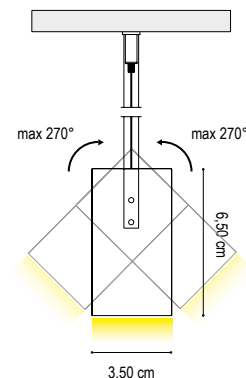

**DESIGN
LUCE**
PIVOT

DISEGNIAMO CON LA LUCE

DATI TECNICI TECHNICAL DATA

	90 cm (50cm + 40cm)	140 cm (100cm + 40cm)	200 cm (100cm + 100cm)
Nominal LED Flux:	1100 (50cm) / 880 (40cm) lm	2200 (100cm) / 880 (40cm) lm	2200 (100cm) / 2200 (100cm) lm
Flux Tot:	880 (50cm) / 704 (40cm) lm	1760 (100cm) / 704 (40cm) lm	1760 (100cm) / 1760 (100cm) lm
Output:	110 lm/W	110 lm/W	110 lm/W
CCT:	3000 K	3000 K	3000 K
CRI:	>90	>90	>90
Power:	10.0W (50cm) / 8.0W (40cm)	20.0W (100cm) / 8.0W (40cm)	20.0W (100cm) / 20.0W (100cm)
Power Tot:	18.0W	28.0W	40.0W
Weight:	1.80 Kg	2.10 Kg	2.80 Kg

Profilo/Profile: Alluminio/aluminum

Cover: Opale/opal

COLORE CAVO / WIRE COLOR

BIANCO (CAVO IN TESSUTO)
WHITE (FABRIC WIRE)

NERO (CAVO IN TESSUTO)
BLACK (FABRIC WIRE)

BORDEAUX (CAVO IN TESSUTO)
BORDEAUX (FABRIC WIRE)