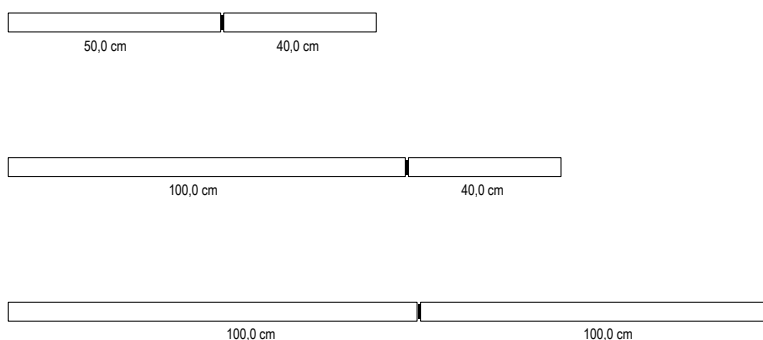

**DESIGN
LUCE**
PIVOT

DISEGNIAMO CON LA LUCE

DATI TECNICI TECHNICAL DATA

	90 cm (50cm + 40cm)	140 cm (100cm + 40cm)	200 cm (100cm + 100cm)
Nominal LED Flux:	1100 (50cm) / 880 (40cm) lm	2200 (100cm) / 880 (40cm) lm	2200 (100cm) / 2200 (100cm) lm
Flux Tot:	880 (50cm) / 704 (40cm) lm	1760 (100cm) / 704 (40cm) lm	1760 (100cm) / 1760 (100cm) lm
Output:	110 lm/W	110 lm/W	110 lm/W
CCT:	3000 K	3000 K	3000 K
CRI:	>90	>90	>90
Power:	10.0W (50cm) / 8.0W (40cm)	20.0W (100cm) / 8.0W (40cm)	20.0W (100cm) / 20.0W (100cm)
Power Tot:	18.0W	28.0W	40.0W
Weight:	1.80 Kg	2.10 Kg	2.80 Kg

Profilo/Profile: Alluminio/aluminum

Cover: Opale/opal

COLORE CAVO / WIRE COLOR

BIANCO (CAVO IN TESSUTO)
WHITE (FABRIC WIRE)

NERO (CAVO IN TESSUTO)
BLACK (FABRIC WIRE)

BORDEAUX (CAVO IN TESSUTO)
BORDEAUX (FABRIC WIRE)