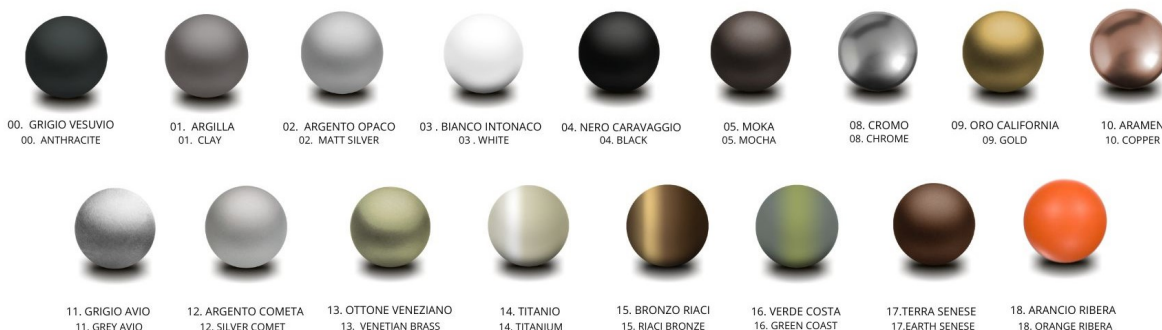

## DATI TECNICI TECHNICAL DATA

	90 cm (50cm + 40cm)	140 cm (100cm + 40cm)	200 cm (100cm + 100cm)
Nominal LED Flux:	1980 lm	3080 lm	4400 lm
Flux Tot:	1584 lm	2464 lm	3520 lm
Output:	110 lm/W	110 lm/W	110 lm/W
CCT:	3000 K	3000 K	3000 K
CRI:	>90	>90	>90
Power:	10.0W (50cm) + 8.0W (40cm)	20.0W (100cm) + 8.0W (40cm)	20.0W (100cm) + 20.0W (100cm)
<b>Power Tot:</b>	<b>18.0W</b>	<b>28.0W</b>	<b>40.0W</b>
Weight:	1.20 Kg	1.60 Kg	2.40 Kg

## FINITURE / FINISHES